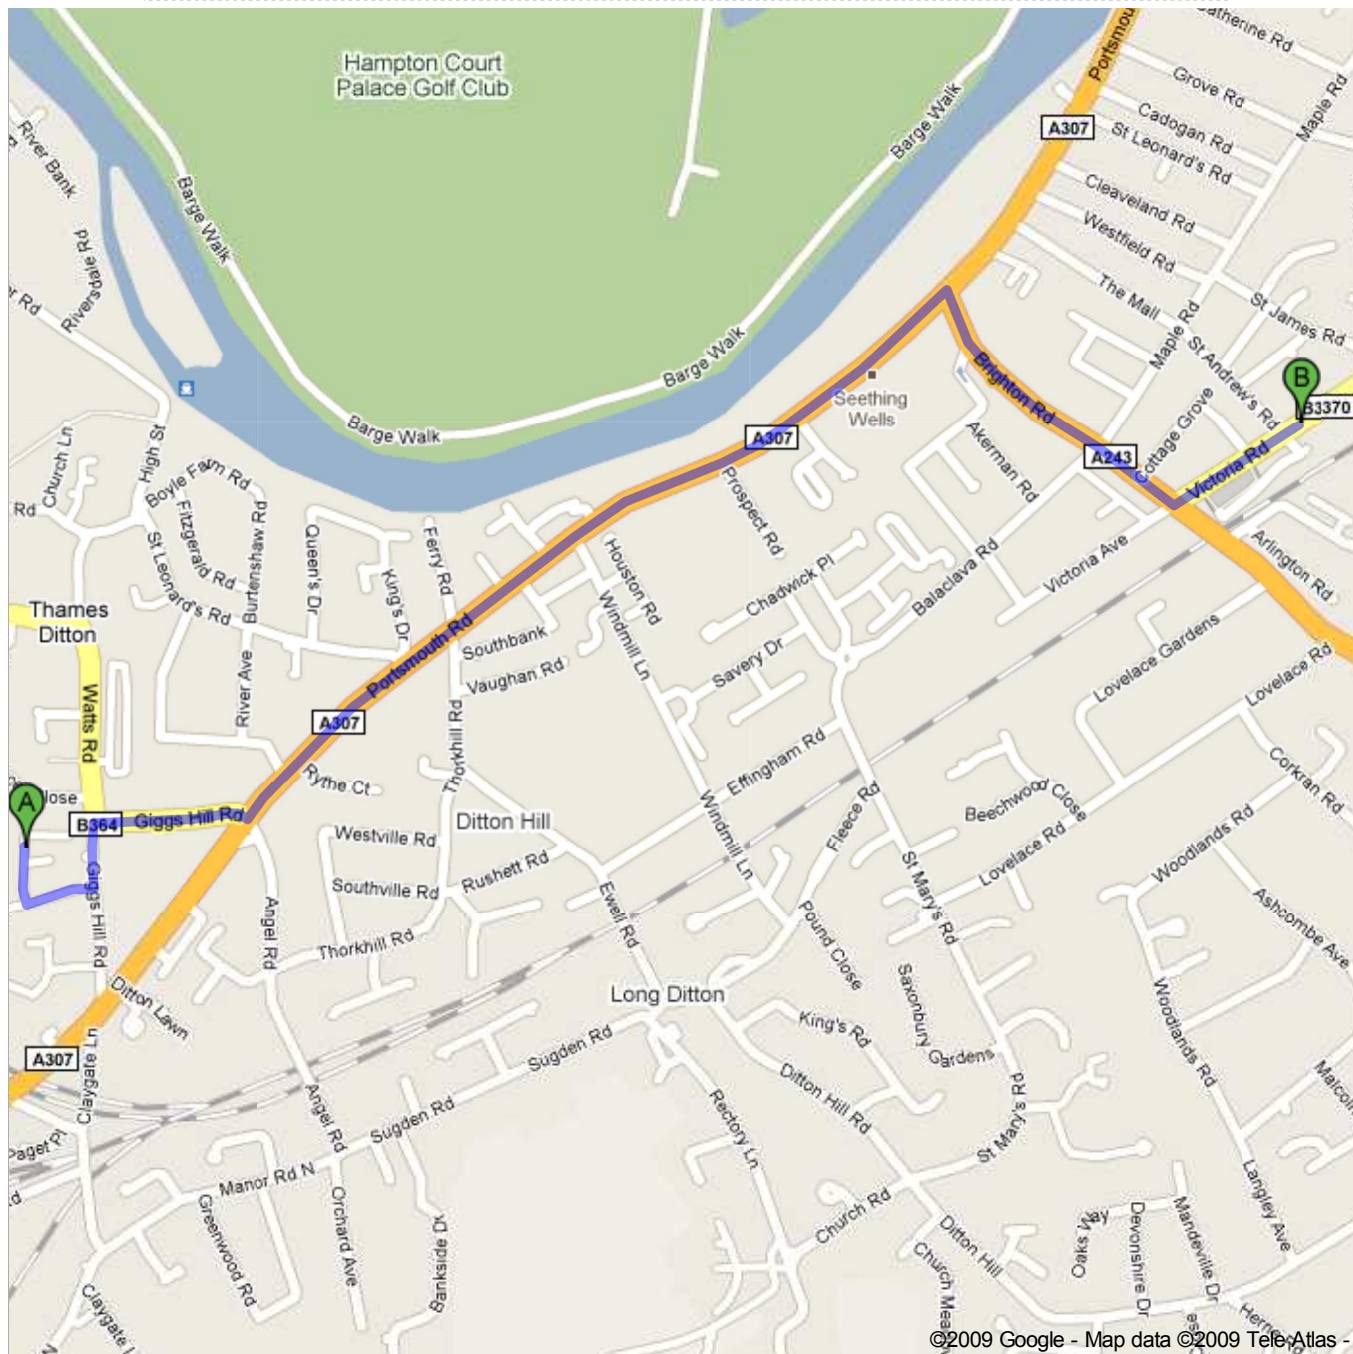

Walking directions are in beta.
Use caution – This route may be missing sidewalks or pedestrian paths.

 Thames Ditton, Surrey KT7 0EB, UK

- | | | |
|---|---|---------------------------|
| | 1. Head south on Raphael Dr
About 1 min | go 289 ft
total 289 ft |
|  | 2. Turn left to stay on Raphael Dr
About 1 min | go 364 ft
total 0.1 mi |
|  | 3. Turn left at Giggs Hill Rd
About 1 min | go 331 ft
total 0.2 mi |
|  | 4. Turn right at B364/Giggs Hill Rd
About 3 mins | go 0.1 mi
total 0.3 mi |
|  | 5. Turn left at A307/Portsmouth Rd
About 16 mins | go 0.8 mi
total 1.2 mi |
|  | 6. Turn right at A243/Brighton Rd
About 6 mins | go 0.3 mi
total 1.5 mi |
|  | 7. Turn left at B3370/Victoria Rd
Destination will be on the right
About 3 mins | go 0.1 mi
total 1.6 mi |

 Surbiton Railway Station
Victoria Road, Surbiton, KT6 - 0845 600 0650

These directions are for planning purposes only. You may find that construction projects, traffic, weather, or other events may cause conditions to differ from the map results, and you should plan your route accordingly. You must obey all signs or notices regarding your route.
Map data ©2009 Tele Atlas